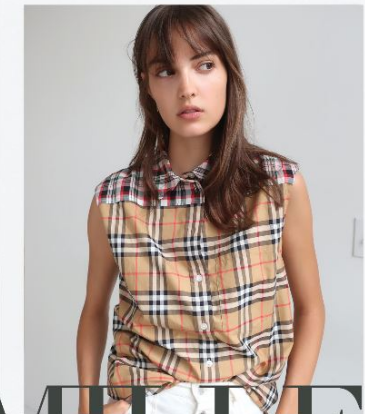

CAMILLE Hurel

HEIGHT 5' 10.5" - 179

BUST 32" - 81

WAIST 24" - 61

HIPS 34" - 86

SHOES 8.5 - 39

HAIR **Brown**

EYES **Brown**

CAMILLE Hurel

HEIGHT 5' 10.5" - 179 BUST 32" - 81 WAIST 24" - 61 HIPS 34" - 86 SHOES 8.5 - 39 HAIR Brown EYES Brown

WOMEN
MANAGEMENT 199 Lafayette St 7 FL New York, NY 10012 USA

CAMILLE Hurel

CAMILLE

HEIGHT 5'10.5" BUST 32" WAIST 24" HIPS 34" SHOE 8.5 EYES BROWN HAIR BROWN