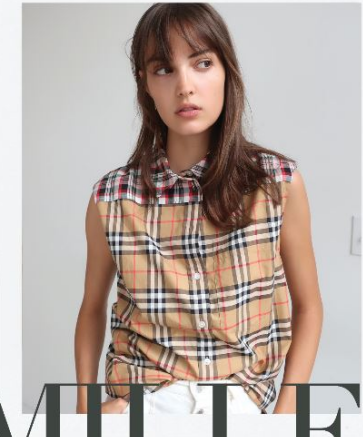

CAMILLE Hurel

CAMILLE

HEIGHT 5'10.5" BUST 32" WAIST 24" HIPS 34" SHOE 8.5 EYES BROWN HAIR BROWN

HEIGHT 5' 10.5" - 179 BUST 32" - 81 WAIST 24" - 61 HIPS 34" - 86 SHOES 8.5 - 39 HAIR Brown EYES Brown