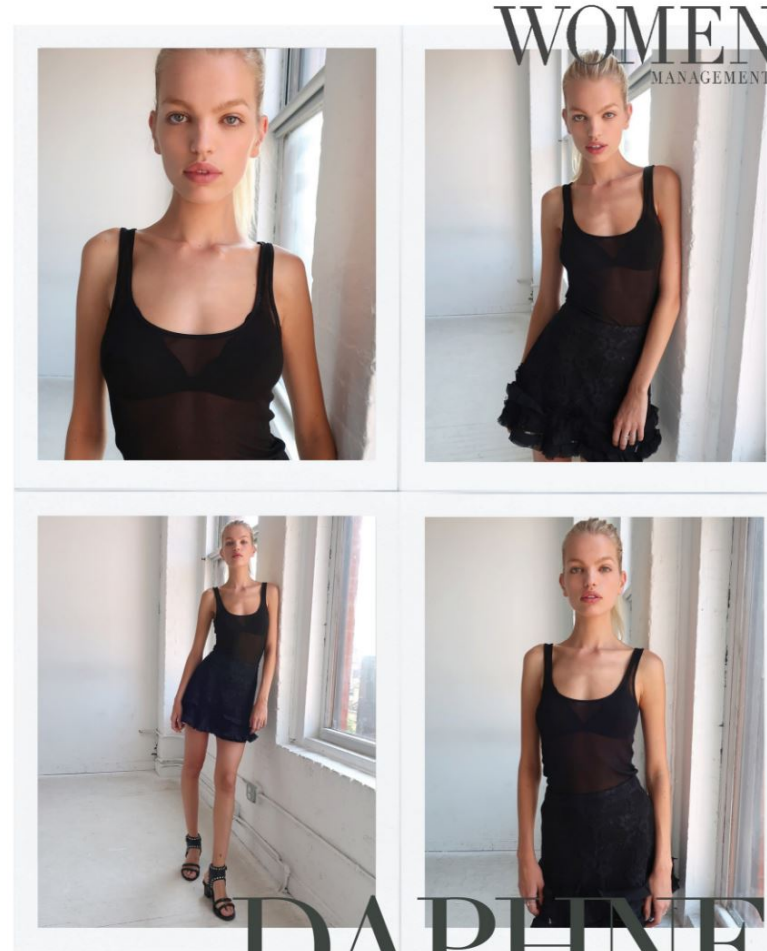

DAPHNE Groeneveld

DAPHNE
HEIGHT 5'11" BUST 31" WAIST 24" HIPS 34" SHOE 9.5 EYES BLUE HAIR BLONDE

HEIGHT 5' 10.5" - 179 BUST 31" - 79 WAIST 24" - 61 HIPS 35" - 89 SHOES 10 - 40-41 HAIR Blond EYES Blue