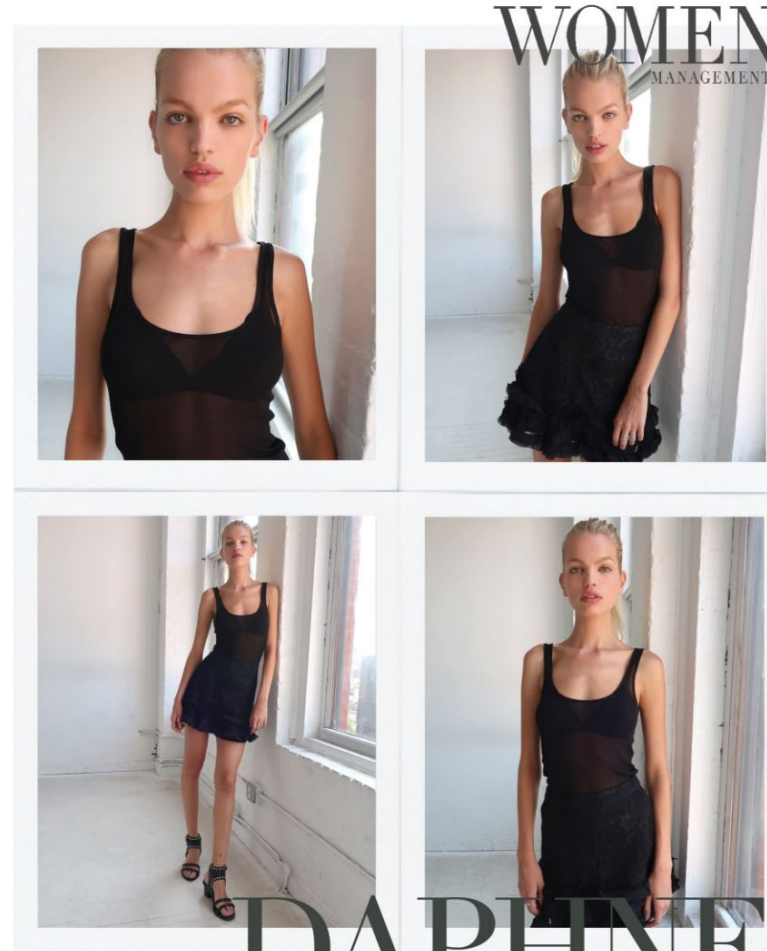

DAPHNE Groeneveld

HEIGHT 5' 10.5" - 179

BUST 31" - 79

WAIST 24" - 61

HIPS 35" - 89

SHOES 10 - 40-41

HAIR **Blond**

EYES **Blue**

DAPHNE Groeneveld

HEIGHT 5' 10.5" - 179 BUST 31" - 79 WAIST 24" - 61 HIPS 35" - 89 SHOES 10 - 40-41 HAIR Blond EYES Blue

WOMEN
MANAGEMENT 199 Lafayette St 7 FL New York, NY 10012 USA

DAPHNE Groeneveld

DAPHNE
HEIGHT 5'11" BUST 31" WAIST 24" HIPS 34" SHOE 9.5 EYES BLUE HAIR BLONDE