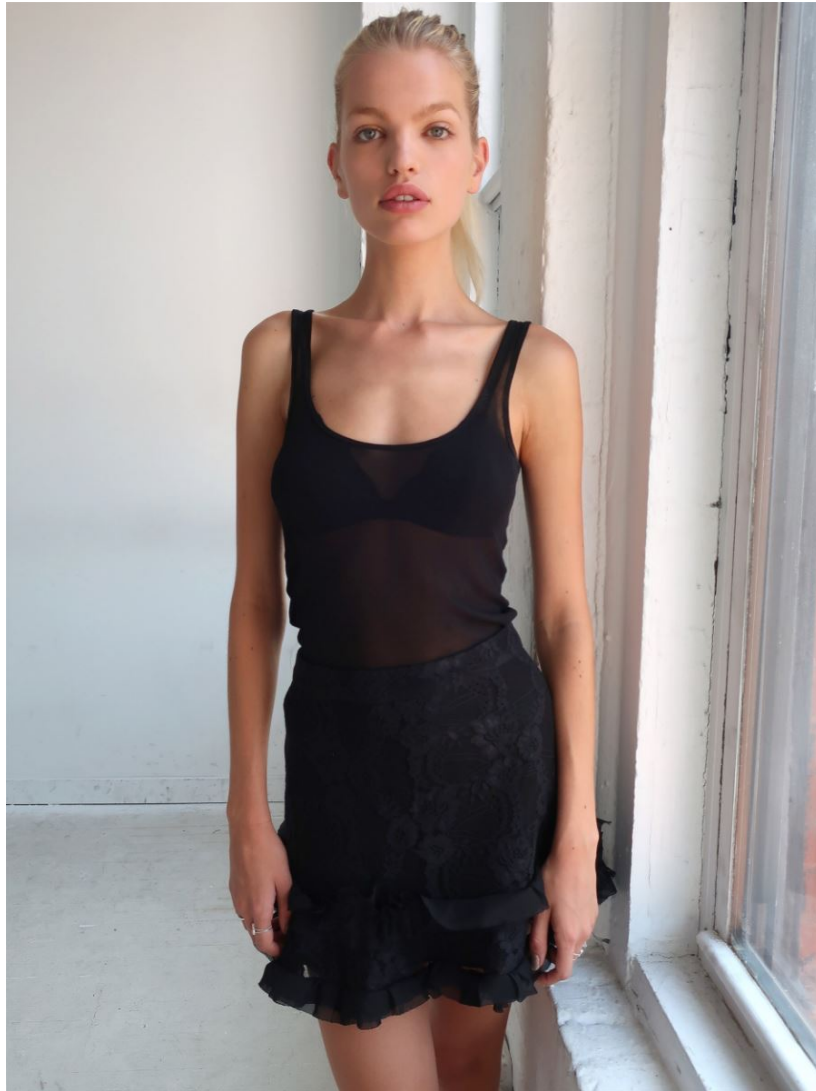

DAPHNE Groeneveld

HEIGHT 5' 10.5" - 179

BUST 31" - 79

WAIST 24" - 61

HIPS 35" - 89

SHOES 10 - 40-41

HAIR **Blond**

EYES **Blue**

DAPHNE Groeneveld

HEIGHT 5' 10.5" - 179 BUST 31" - 79 WAIST 24" - 61 HIPS 35" - 89 SHOES 10 - 40-41 HAIR Blond EYES Blue

WOMEN
MANAGEMENT 199 Lafayette St 7 FL New York, NY 10012 USA

DAPHNE Groeneveld

DAPHNE
HEIGHT 5'11" BUST 31" WAIST 24" HIPS 34" SHOE 9.5 EYES BLUE HAIR BLONDE